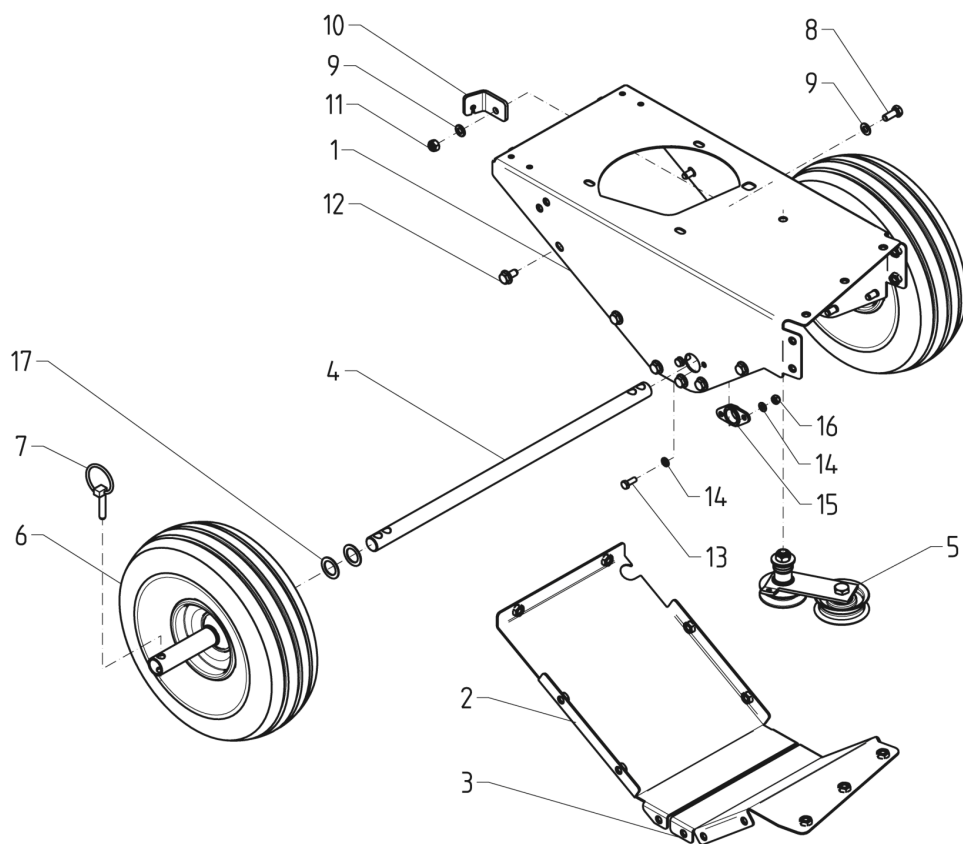

Number	Part Number	Name	Quantity
1	44245	PROTECTION	1,000
2	44246	RUBBER BAR	1,000
3	44247	STEEL PLATE	1,000
4	44248	STEEL PLATE	1,000
5	44249	STEEL PLATE	1,000
6	-	-	1,000
7	22029	FLAT WASHER 6,5	1,000
8	71201	NUT M6	1,000
10	44250	SPACER	1,000
11	71068	HEXAGON SCREW,DIN 9	1,000
12	7335	WASHER	1,000

PL02569

02/2019

Number	Part Number	Name	Quantity
1	44259	PROTECTION	1,000
2	44260	RUBBER BAR	1,000
3	44261	STEEL PLATE	1,000
4	44262	STEEL PLATE	1,000
5	44263	HINGE	1,000
6	6169	SCREW HM8X16	1,000
7	7335	WASHER	1,000
8	71205	SCREW M8	1,000
9	44264	SCREW	1,000
10	44265	PLASTIC WASHER	1,000
11	71413	SCREW HM 8-20	1,000
12	71201	NUT M6	1,000
13	44266	SPRING	1,000
15	22029	FLAT WASHER 6,5	1,000
18	44267	RUBBER STOP	1,000

PL02568

02/2019

Number	Part Number	Name	Quantity
1	44251	HANDLE BAR	1,000
2	43807	GRIP MSC45	1,000
3	44252	CABLE	1,000
4	44253	THROTTLE LEVER	1,000
5	44254	SCREW	1,000
6	22029	FLAT WASHER 6,5	1,000
7	71201	NUT M6	1,000
8	44255	CLAMP	1,000
9	44256	SCREW	1,000
10	1557	NUT HM6	1,000
13	44257	GRIP	1,000
14	7035	FLAT WASHER	1,000
15	44258	STRAP	1,000

PL02563

02/2019

Number	Part Number	Name	Quantity
1	43816	ENGINE PLATE	1,000
2	43817	BOTTOM PLATE	1,000
3	43818	BOTTOM PLATE	1,000
4	43819	AXLE	1,000
5	43820	BELT TENSIONER	1,000
6	43821	RAD	1,000
7	43822	PIN	1,000
8	71413	SCREW HM 8-20	1,000
9	7035	FLAT WASHER	1,000
10	43823	CABLE BRACKET	1,000
11	71205	SCREW M8	1,000
12	6169	SCREW HM8X16	1,000
13	37997	SCREW HM6-16 8.8	1,000
14	22029	FLAT WASHER 6,5	1,000
15	43824	PLASTIC BEARING	1,000
16	71201	NUT M6	1,000
17	43825	PLASTIC WASHER	1,000