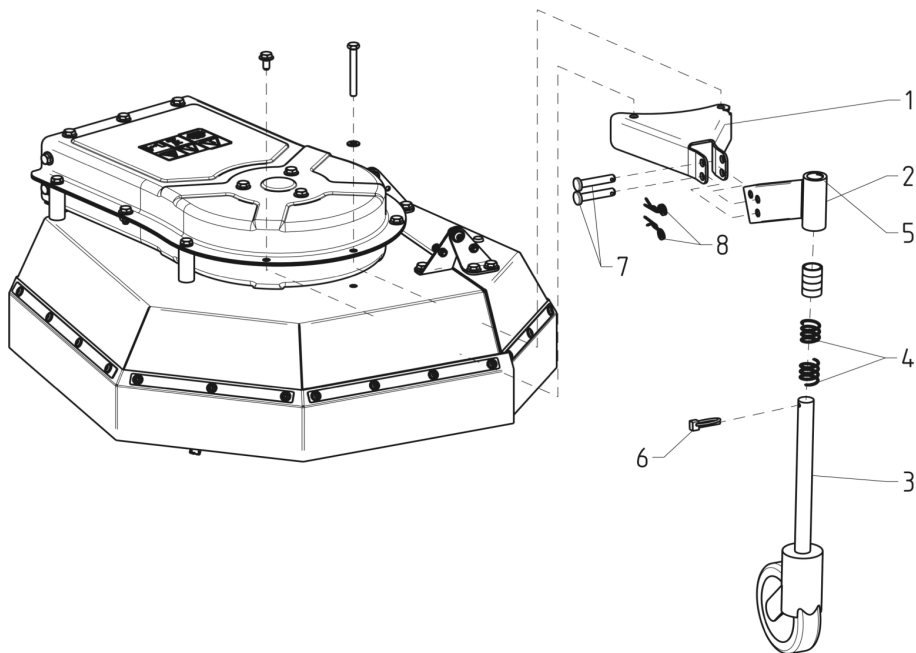

PL02570

02/2019

Number	Part Number	Name	Quantity
1	44268	BRACKET	1,000
2	44269	WHEEL BRACKET	1,000
3	44270	WHEEL	1,000
4	44271	SPRING	1,000
5	44272	BEARING BUSH	1,000
6	44273	PIN	1,000
7	44274	PIN	1,000
8	44275	PIN	1,000