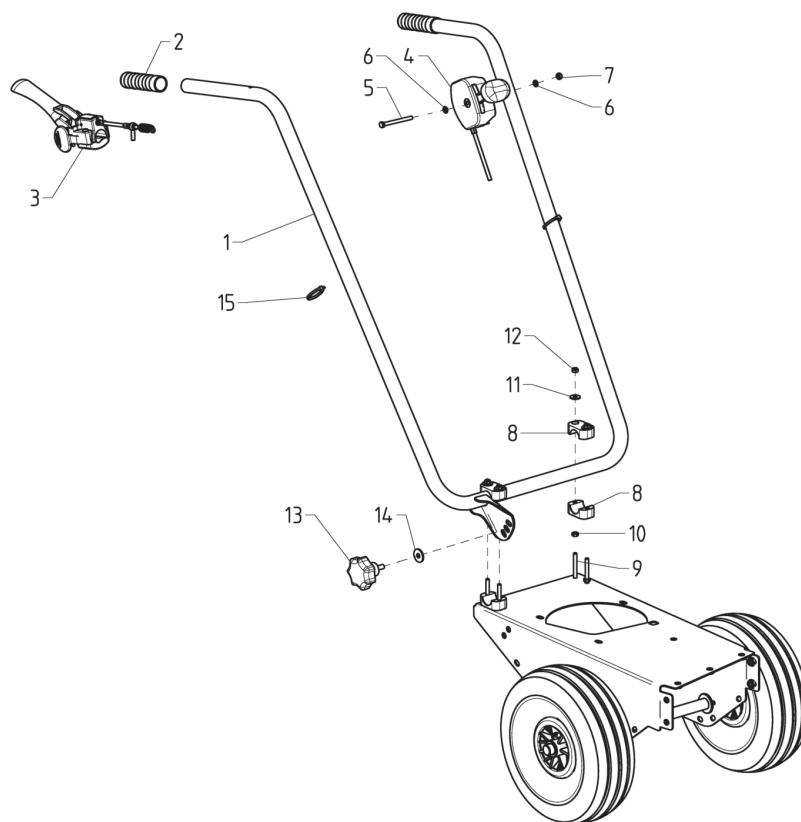

Number	Part Number	Name	Quantity
1	44245	PROTECTION	1,000
2	44246	RUBBER BAR	1,000
3	44247	STEEL PLATE	1,000
4	44248	STEEL PLATE	1,000
5	44249	STEEL PLATE	1,000
6	-	-	1,000
7	22029	FLAT WASHER 6,5	1,000
8	71201	NUT M6	1,000
10	44250	SPACER	1,000
11	71068	HEXAGON SCREW,DIN 9	1,000
12	7335	WASHER	1,000

PL02569

02/2019

Number	Part Number	Name	Quantity
1	44259	PROTECTION	1,000
2	44260	RUBBER BAR	1,000
3	44261	STEEL PLATE	1,000
4	44262	STEEL PLATE	1,000
5	44263	HINGE	1,000
6	6169	SCREW HM8X16	1,000
7	7335	WASHER	1,000
8	71205	SCREW M8	1,000
9	44264	SCREW	1,000
10	44265	PLASTIC WASHER	1,000
11	71413	SCREW HM 8-20	1,000
12	71201	NUT M6	1,000
13	44266	SPRING	1,000
15	22029	FLAT WASHER 6,5	1,000
18	44267	RUBBER STOP	1,000

PL02568

02/2019

Number	Part Number	Name	Quantity
1	44251	HANDLE BAR	1,000
2	43807	GRIP MSC45	1,000
3	44252	CABLE	1,000
4	44253	THROTTLE LEVER	1,000
5	44254	SCREW	1,000
6	22029	FLAT WASHER 6,5	1,000
7	71201	NUT M6	1,000
8	44255	CLAMP	1,000
9	44256	SCREW	1,000
10	1557	NUT HM6	1,000
13	44257	GRIP	1,000
14	7035	FLAT WASHER	1,000
15	44258	STRAP	1,000

PL02563

02/2019

Number	Part Number	Name	Quantity
1	43816	ENGINE PLATE	1,000
2	43817	BOTTOM PLATE	1,000
3	43818	BOTTOM PLATE	1,000
4	43819	AXLE	1,000
5	43820	BELT TENSIONER	1,000
6	43821	RAD	1,000
7	43822	PIN	1,000
8	71413	SCREW HM 8-20	1,000
9	7035	FLAT WASHER	1,000
10	43823	CABLE BRACKET	1,000
11	71205	SCREW M8	1,000
12	6169	SCREW HM8X16	1,000
13	37997	SCREW HM6-16 8.8	1,000
14	22029	FLAT WASHER 6,5	1,000
15	43824	PLASTIC BEARING	1,000
16	71201	NUT M6	1,000
17	43825	PLASTIC WASHER	1,000