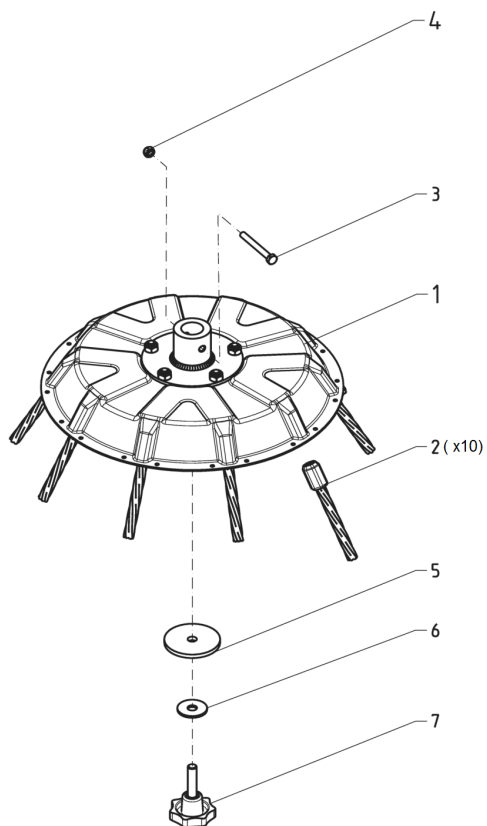

PL02566

02/2019

Number	Part Number	Name	Quantity
1	44241	TOOL HEAD	1,000
2	53538	BRUSHES KIT MBR50	1,000
3	71068	HEXAGON SCREW,DIN 9	1,000
4	71205	SCREW M8	1,000
5	44243	WASHER	1,000
6	1517	WASHER 13X40X3	1,000
7	44244	GRIP	1,000

Number	Part Number	Name	Quantity
1	44245	PROTECTION	1,000
2	44246	RUBBER BAR	1,000
3	44247	STEEL PLATE	1,000
4	44248	STEEL PLATE	1,000
5	44249	STEEL PLATE	1,000
6	-	-	1,000
7	22029	FLAT WASHER 6,5	1,000
8	71201	NUT M6	1,000
10	44250	SPACER	1,000
11	71068	HEXAGON SCREW,DIN 9	1,000
12	7335	WASHER	1,000

PL02569

02/2019

Number	Part Number	Name	Quantity
1	44259	PROTECTION	1,000
2	44260	RUBBER BAR	1,000
3	44261	STEEL PLATE	1,000
4	44262	STEEL PLATE	1,000
5	44263	HINGE	1,000
6	6169	SCREW HM8X16	1,000
7	7335	WASHER	1,000
8	71205	SCREW M8	1,000
9	44264	SCREW	1,000
10	44265	PLASTIC WASHER	1,000
11	71413	SCREW HM 8-20	1,000
12	71201	NUT M6	1,000
13	44266	SPRING	1,000
15	22029	FLAT WASHER 6,5	1,000
18	44267	RUBBER STOP	1,000

PL02563

02/2019

Number	Part Number	Name	Quantity
1	43816	ENGINE PLATE	1,000
2	43817	BOTTOM PLATE	1,000
3	43818	BOTTOM PLATE	1,000
4	43819	AXLE	1,000
5	43820	BELT TENSIONER	1,000
6	43821	RAD	1,000
7	43822	PIN	1,000
8	71413	SCREW HM 8-20	1,000
9	7035	FLAT WASHER	1,000
10	43823	CABLE BRACKET	1,000
11	71205	SCREW M8	1,000
12	6169	SCREW HM8X16	1,000
13	37997	SCREW HM6-16 8.8	1,000
14	22029	FLAT WASHER 6,5	1,000
15	43824	PLASTIC BEARING	1,000
16	71201	NUT M6	1,000
17	43825	PLASTIC WASHER	1,000