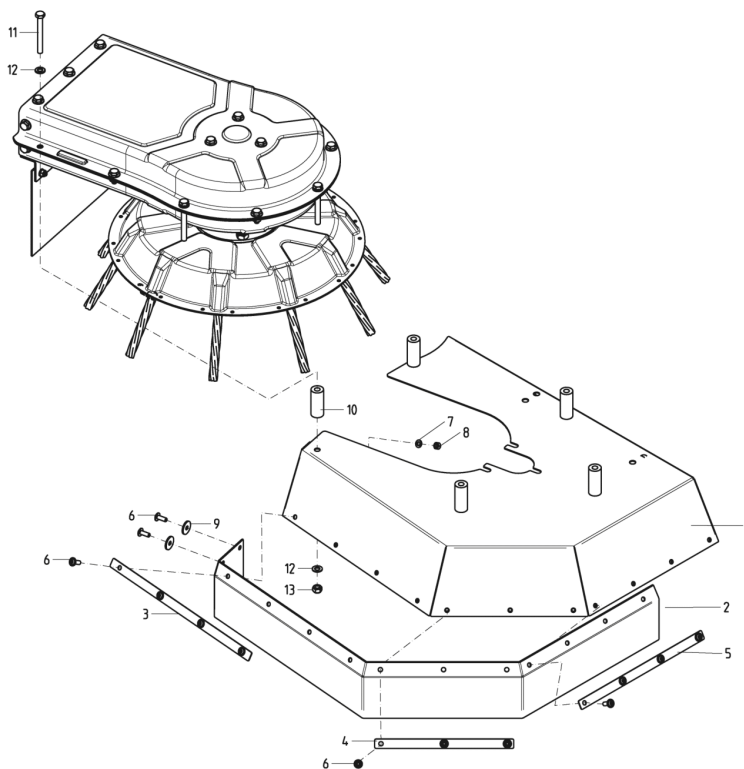

PL02566

02/2019

Number	Part Number	Name	Quantity
1	44241	TOOL HEAD	1,000
2	53538	BRUSHES KIT MBR50	1,000
3	71068	HEXAGON SCREW,DIN 9	1,000
4	71205	SCREW M8	1,000
5	44243	WASHER	1,000
6	1517	WASHER 13X40X3	1,000
7	44244	GRIP	1,000

Number	Part Number	Name	Quantity
1	44245	PROTECTION	1,000
2	44246	RUBBER BAR	1,000
3	44247	STEEL PLATE	1,000
4	44248	STEEL PLATE	1,000
5	44249	STEEL PLATE	1,000
6	-	-	1,000
7	22029	FLAT WASHER 6,5	1,000
8	71201	NUT M6	1,000
10	44250	SPACER	1,000
11	71068	HEXAGON SCREW,DIN 9	1,000
12	7335	WASHER	1,000

PL02569

02/2019

Number	Part Number	Name	Quantity
1	44259	PROTECTION	1,000
2	44260	RUBBER BAR	1,000
3	44261	STEEL PLATE	1,000
4	44262	STEEL PLATE	1,000
5	44263	HINGE	1,000
6	6169	SCREW HM8X16	1,000
7	7335	WASHER	1,000
8	71205	SCREW M8	1,000
9	44264	SCREW	1,000
10	44265	PLASTIC WASHER	1,000
11	71413	SCREW HM 8-20	1,000
12	71201	NUT M6	1,000
13	44266	SPRING	1,000
15	22029	FLAT WASHER 6,5	1,000
18	44267	RUBBER STOP	1,000

PL02563

02/2019

Number	Part Number	Name	Quantity
1	43816	ENGINE PLATE	1,000
2	43817	BOTTOM PLATE	1,000
3	43818	BOTTOM PLATE	1,000
4	43819	AXLE	1,000
5	43820	BELT TENSIONER	1,000
6	43821	RAD	1,000
7	43822	PIN	1,000
8	71413	SCREW HM 8-20	1,000
9	7035	FLAT WASHER	1,000
10	43823	CABLE BRACKET	1,000
11	71205	SCREW M8	1,000
12	6169	SCREW HM8X16	1,000
13	37997	SCREW HM6-16 8.8	1,000
14	22029	FLAT WASHER 6,5	1,000
15	43824	PLASTIC BEARING	1,000
16	71201	NUT M6	1,000
17	43825	PLASTIC WASHER	1,000