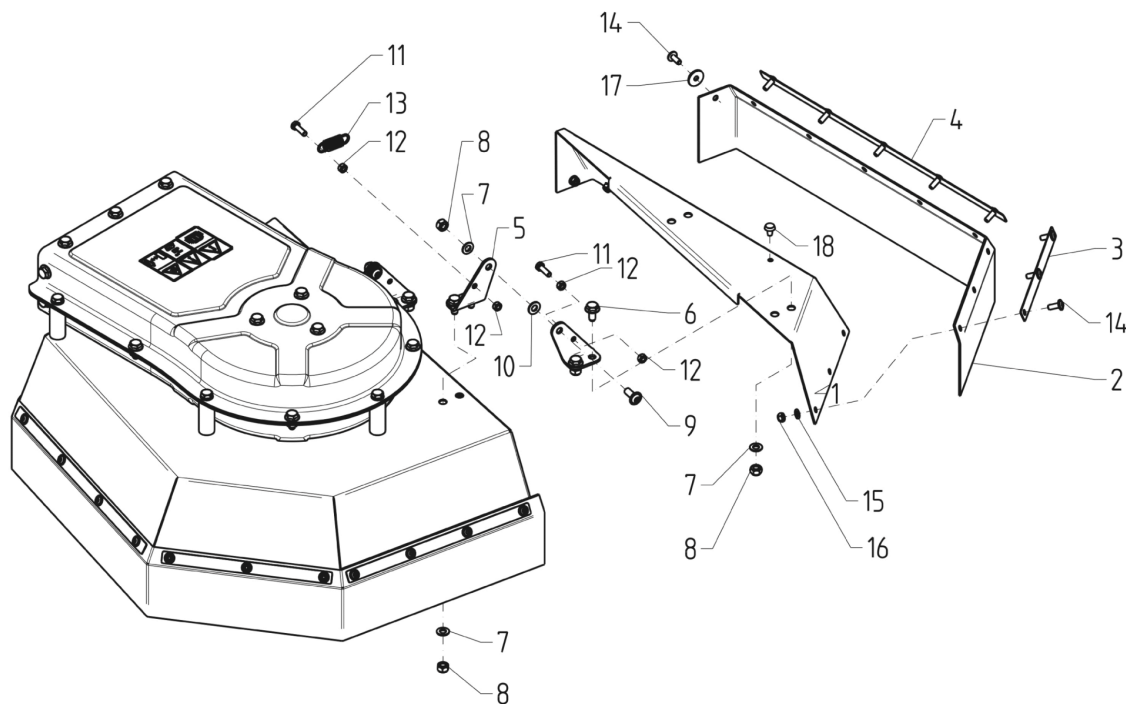

PL02566

02/2019

Number	Part Number	Name	Quantity
1	44241	TOOL HEAD	1,000
2	53538	BRUSHES KIT MBR50	1,000
3	71068	HEXAGON SCREW,DIN 9	1,000
4	71205	SCREW M8	1,000
5	44243	WASHER	1,000
6	1517	WASHER 13X40X3	1,000
7	44244	GRIP	1,000

Number	Part Number	Name	Quantity
1	44245	PROTECTION	1,000
2	44246	RUBBER BAR	1,000
3	44247	STEEL PLATE	1,000
4	44248	STEEL PLATE	1,000
5	44249	STEEL PLATE	1,000
6	-	-	1,000
7	22029	FLAT WASHER 6,5	1,000
8	71201	NUT M6	1,000
10	44250	SPACER	1,000
11	71068	HEXAGON SCREW,DIN 9	1,000
12	7335	WASHER	1,000

PL02569

02/2019

Number	Part Number	Name	Quantity
1	44259	PROTECTION	1,000
2	44260	RUBBER BAR	1,000
3	44261	STEEL PLATE	1,000
4	44262	STEEL PLATE	1,000
5	44263	HINGE	1,000
6	6169	SCREW HM8X16	1,000
7	7335	WASHER	1,000
8	71205	SCREW M8	1,000
9	44264	SCREW	1,000
10	44265	PLASTIC WASHER	1,000
11	71413	SCREW HM 8-20	1,000
12	71201	NUT M6	1,000
13	44266	SPRING	1,000
15	22029	FLAT WASHER 6,5	1,000
18	44267	RUBBER STOP	1,000

PL02563

02/2019

Number	Part Number	Name	Quantity
1	43816	ENGINE PLATE	1,000
2	43817	BOTTOM PLATE	1,000
3	43818	BOTTOM PLATE	1,000
4	43819	AXLE	1,000
5	43820	BELT TENSIONER	1,000
6	43821	RAD	1,000
7	43822	PIN	1,000
8	71413	SCREW HM 8-20	1,000
9	7035	FLAT WASHER	1,000
10	43823	CABLE BRACKET	1,000
11	71205	SCREW M8	1,000
12	6169	SCREW HM8X16	1,000
13	37997	SCREW HM6-16 8.8	1,000
14	22029	FLAT WASHER 6,5	1,000
15	43824	PLASTIC BEARING	1,000
16	71201	NUT M6	1,000
17	43825	PLASTIC WASHER	1,000