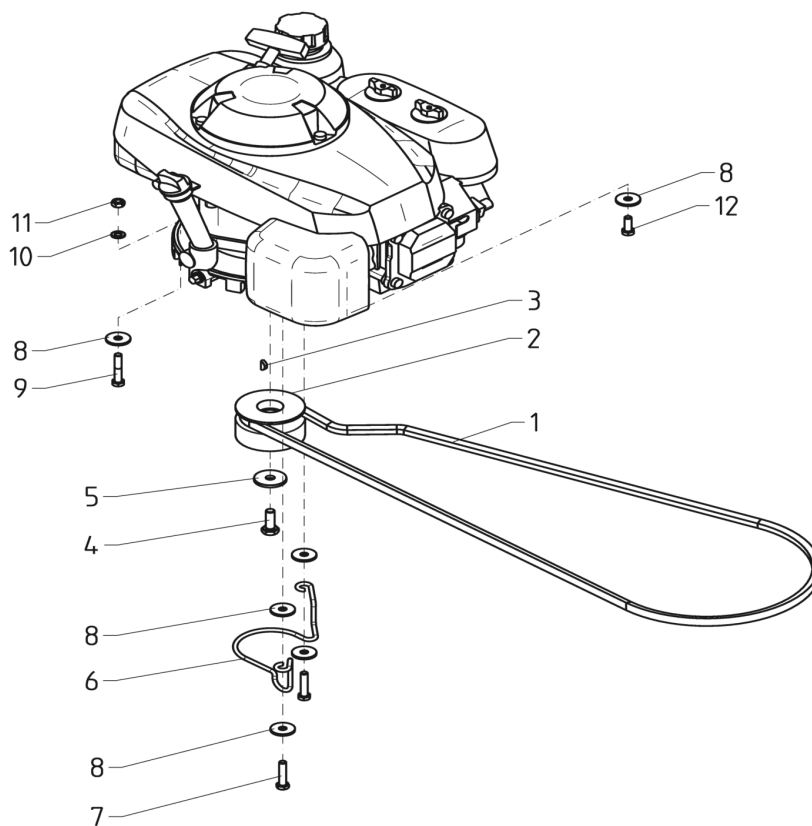

PL02569

02/2019

Number	Part Number	Name	Quantity
1	44259	PROTECTION	1,000
2	44260	RUBBER BAR	1,000
3	44261	STEEL PLATE	1,000
4	44262	STEEL PLATE	1,000
5	44263	HINGE	1,000
6	6169	SCREW HM8X16	1,000
7	7335	WASHER	1,000
8	71205	SCREW M8	1,000
9	44264	SCREW	1,000
10	44265	PLASTIC WASHER	1,000
11	71413	SCREW HM 8-20	1,000
12	71201	NUT M6	1,000
13	44266	SPRING	1,000
15	22029	FLAT WASHER 6,5	1,000
18	44267	RUBBER STOP	1,000

PL02568

02/2019

Number	Part Number	Name	Quantity
1	44251	HANDLE BAR	1,000
2	43807	GRIP MSC45	1,000
3	44252	CABLE	1,000
4	44253	THROTTLE LEVER	1,000
5	44254	SCREW	1,000
6	22029	FLAT WASHER 6,5	1,000
7	71201	NUT M6	1,000
8	44255	CLAMP	1,000
9	44256	SCREW	1,000
10	1557	NUT HM6	1,000
13	44257	GRIP	1,000
14	7035	FLAT WASHER	1,000
15	44258	STRAP	1,000

PL02563

02/2019

Number	Part Number	Name	Quantity
1	43816	ENGINE PLATE	1,000
2	43817	BOTTOM PLATE	1,000
3	43818	BOTTOM PLATE	1,000
4	43819	AXLE	1,000
5	43820	BELT TENSIONER	1,000
6	43821	RAD	1,000
7	43822	PIN	1,000
8	71413	SCREW HM 8-20	1,000
9	7035	FLAT WASHER	1,000
10	43823	CABLE BRACKET	1,000
11	71205	SCREW M8	1,000
12	6169	SCREW HM8X16	1,000
13	37997	SCREW HM6-16 8.8	1,000
14	22029	FLAT WASHER 6,5	1,000
15	43824	PLASTIC BEARING	1,000
16	71201	NUT M6	1,000
17	43825	PLASTIC WASHER	1,000

PL02562

02/2019

Number	Part Number	Name	Quantity
1	43809	BELT	1,000
2	43810	PULLEY	1,000
3	43811	WASHER	1,000
4	43812	SCREW	1,000
5	43813	WASHER	1,000
6	43814	BELT GUIDE	1,000
7	43815	SCREW	1,000
8	7335	WASHER	1,000
9	5340	HEXAGON SCREW,DIN 9	1,000
10	7035	FLAT WASHER	1,000
11	2020	NUT HM8	1,000
12	-	-	1,000