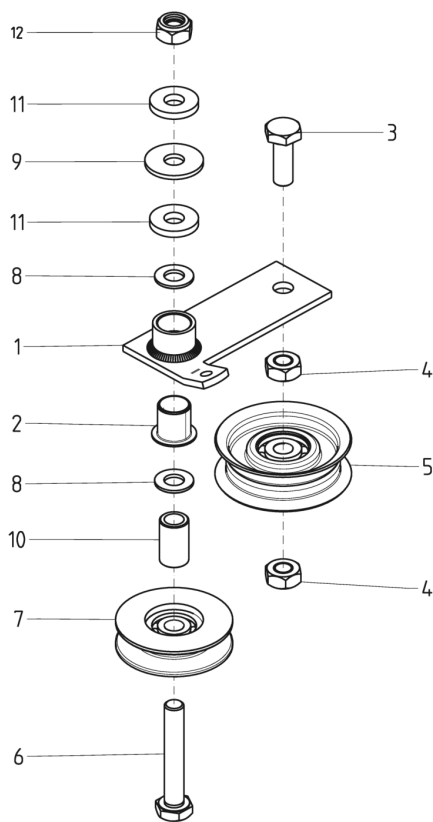

PL02568

02/2019

Number	Part Number	Name	Quantity
1	44251	HANDLE BAR	1,000
2	43807	GRIP MSC45	1,000
3	44252	CABLE	1,000
4	44253	THROTTLE LEVER	1,000
5	44254	SCREW	1,000
6	22029	FLAT WASHER 6,5	1,000
7	71201	NUT M6	1,000
8	44255	CLAMP	1,000
9	44256	SCREW	1,000
10	1557	NUT HM6	1,000
13	44257	GRIP	1,000
14	7035	FLAT WASHER	1,000
15	44258	STRAP	1,000

PL02563

02/2019

Number	Part Number	Name	Quantity
1	43816	ENGINE PLATE	1,000
2	43817	BOTTOM PLATE	1,000
3	43818	BOTTOM PLATE	1,000
4	43819	AXLE	1,000
5	43820	BELT TENSIONER	1,000
6	43821	RAD	1,000
7	43822	PIN	1,000
8	71413	SCREW HM 8-20	1,000
9	7035	FLAT WASHER	1,000
10	43823	CABLE BRACKET	1,000
11	71205	SCREW M8	1,000
12	6169	SCREW HM8X16	1,000
13	37997	SCREW HM6-16 8.8	1,000
14	22029	FLAT WASHER 6,5	1,000
15	43824	PLASTIC BEARING	1,000
16	71201	NUT M6	1,000
17	43825	PLASTIC WASHER	1,000

PL02562

02/2019

Number	Part Number	Name	Quantity
1	43809	BELT	1,000
2	43810	PULLEY	1,000
3	43811	WASHER	1,000
4	43812	SCREW	1,000
5	43813	WASHER	1,000
6	43814	BELT GUIDE	1,000
7	43815	SCREW	1,000
8	7335	WASHER	1,000
9	5340	HEXAGON SCREW,DIN 9	1,000
10	7035	FLAT WASHER	1,000
11	2020	NUT HM8	1,000
12	-	-	1,000

PL02564

02/2019

Number	Part Number	Name	Quantity
1	43826	TENSIONER	1,000
2	43827	BUSH	1,000
3	71110	HEXAGON SCREW,DIN 9	1,000
4	71158	HEXAGONAL NUT HM10	1,000
5	43828	TENSIONING PULLEY	1,000
6	71035	FLAT WASHER NFE 276	1,000
7	43829	TENSIONING PULLEY	1,000
8	21327	WASHER 10,5X25X2	1,000
9	43830	WASHER	1,000
10	43831	SPACER	1,000
11	43832	WASHER	1,000
12	71249	SCREW M10	1,000