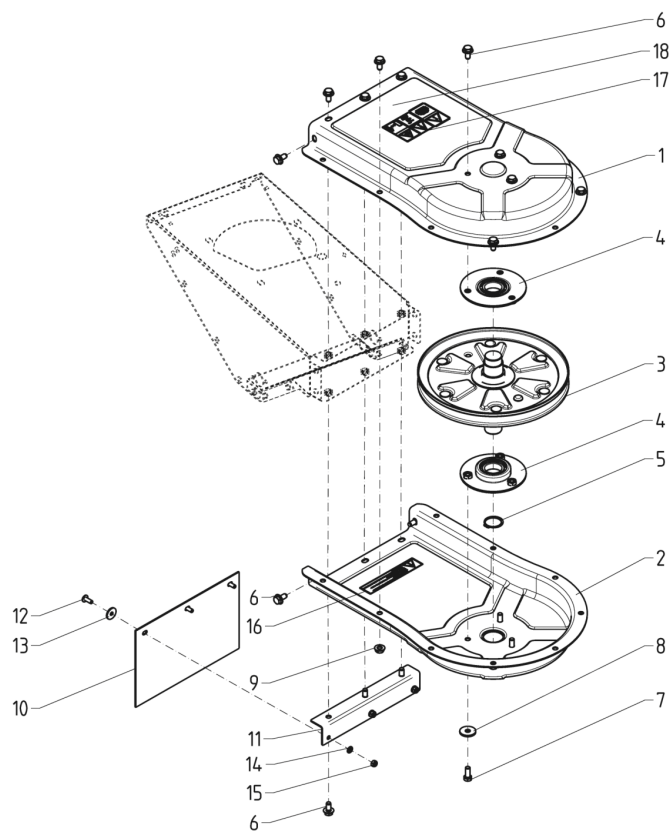

PL02565

02/2019

Number	Part Number	Name	Quantity
1	43833	MOVING DRIVE ASSY	1,000
2	43834	STEEL PLATE	1,000
3	43835	PULLEY	1,000
4	43836	BEARING FLANGE	1,000
5	43827	BUSH	1,000
6	6169	SCREW HM8X16	1,000
7	71413	SCREW HM 8-20	1,000
8	7335	WASHER	1,000
9	71205	SCREW M8	1,000
10	43838	RUBBER BAR	1,000
11	-	-	1,000
13	22029	FLAT WASHER 6,5	1,000
15	71201	NUT M6	1,000
18	43840	STICKER	1,000